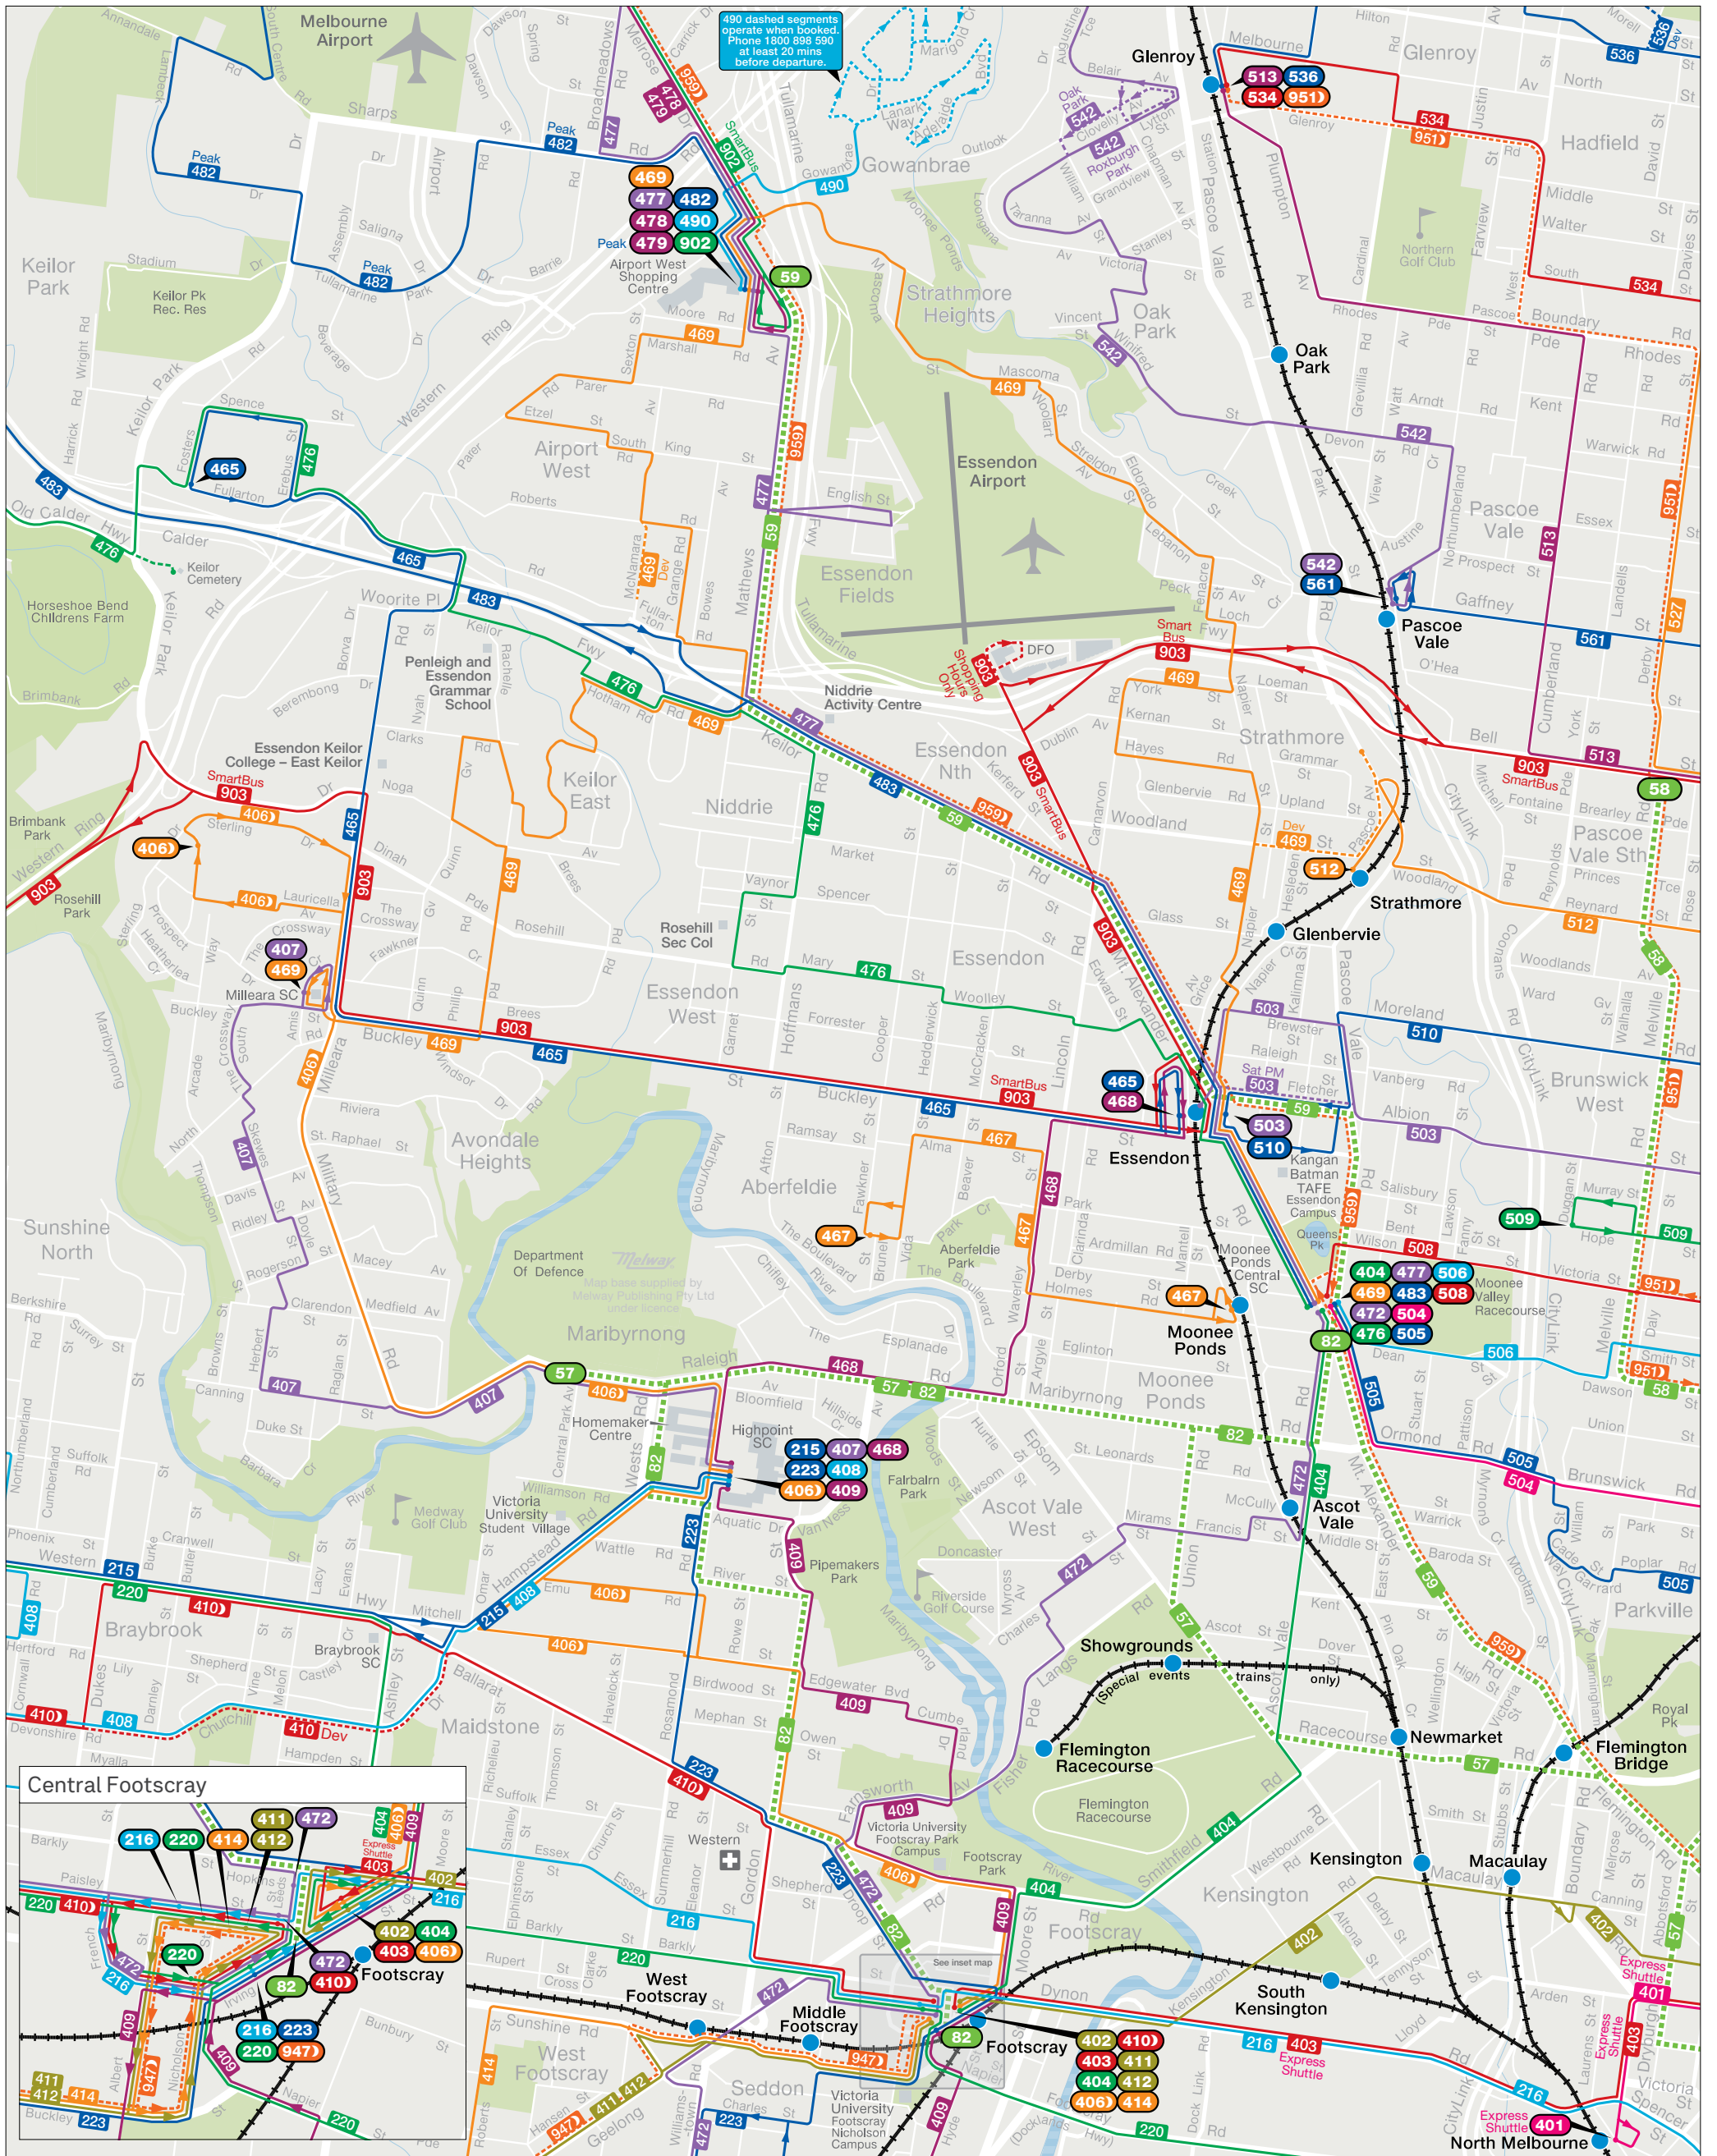

Moonee Valley bus network

— Train
 — Tram
 — Bus
 64 Tram terminus
 600 Bus terminus
 6000 Night Bus terminus

MAP NOT TO SCALE Effective April 2022

Department of Transport

For more public transport information visit ptv.vic.gov.au, use the PTV app or call 1800 800 007.