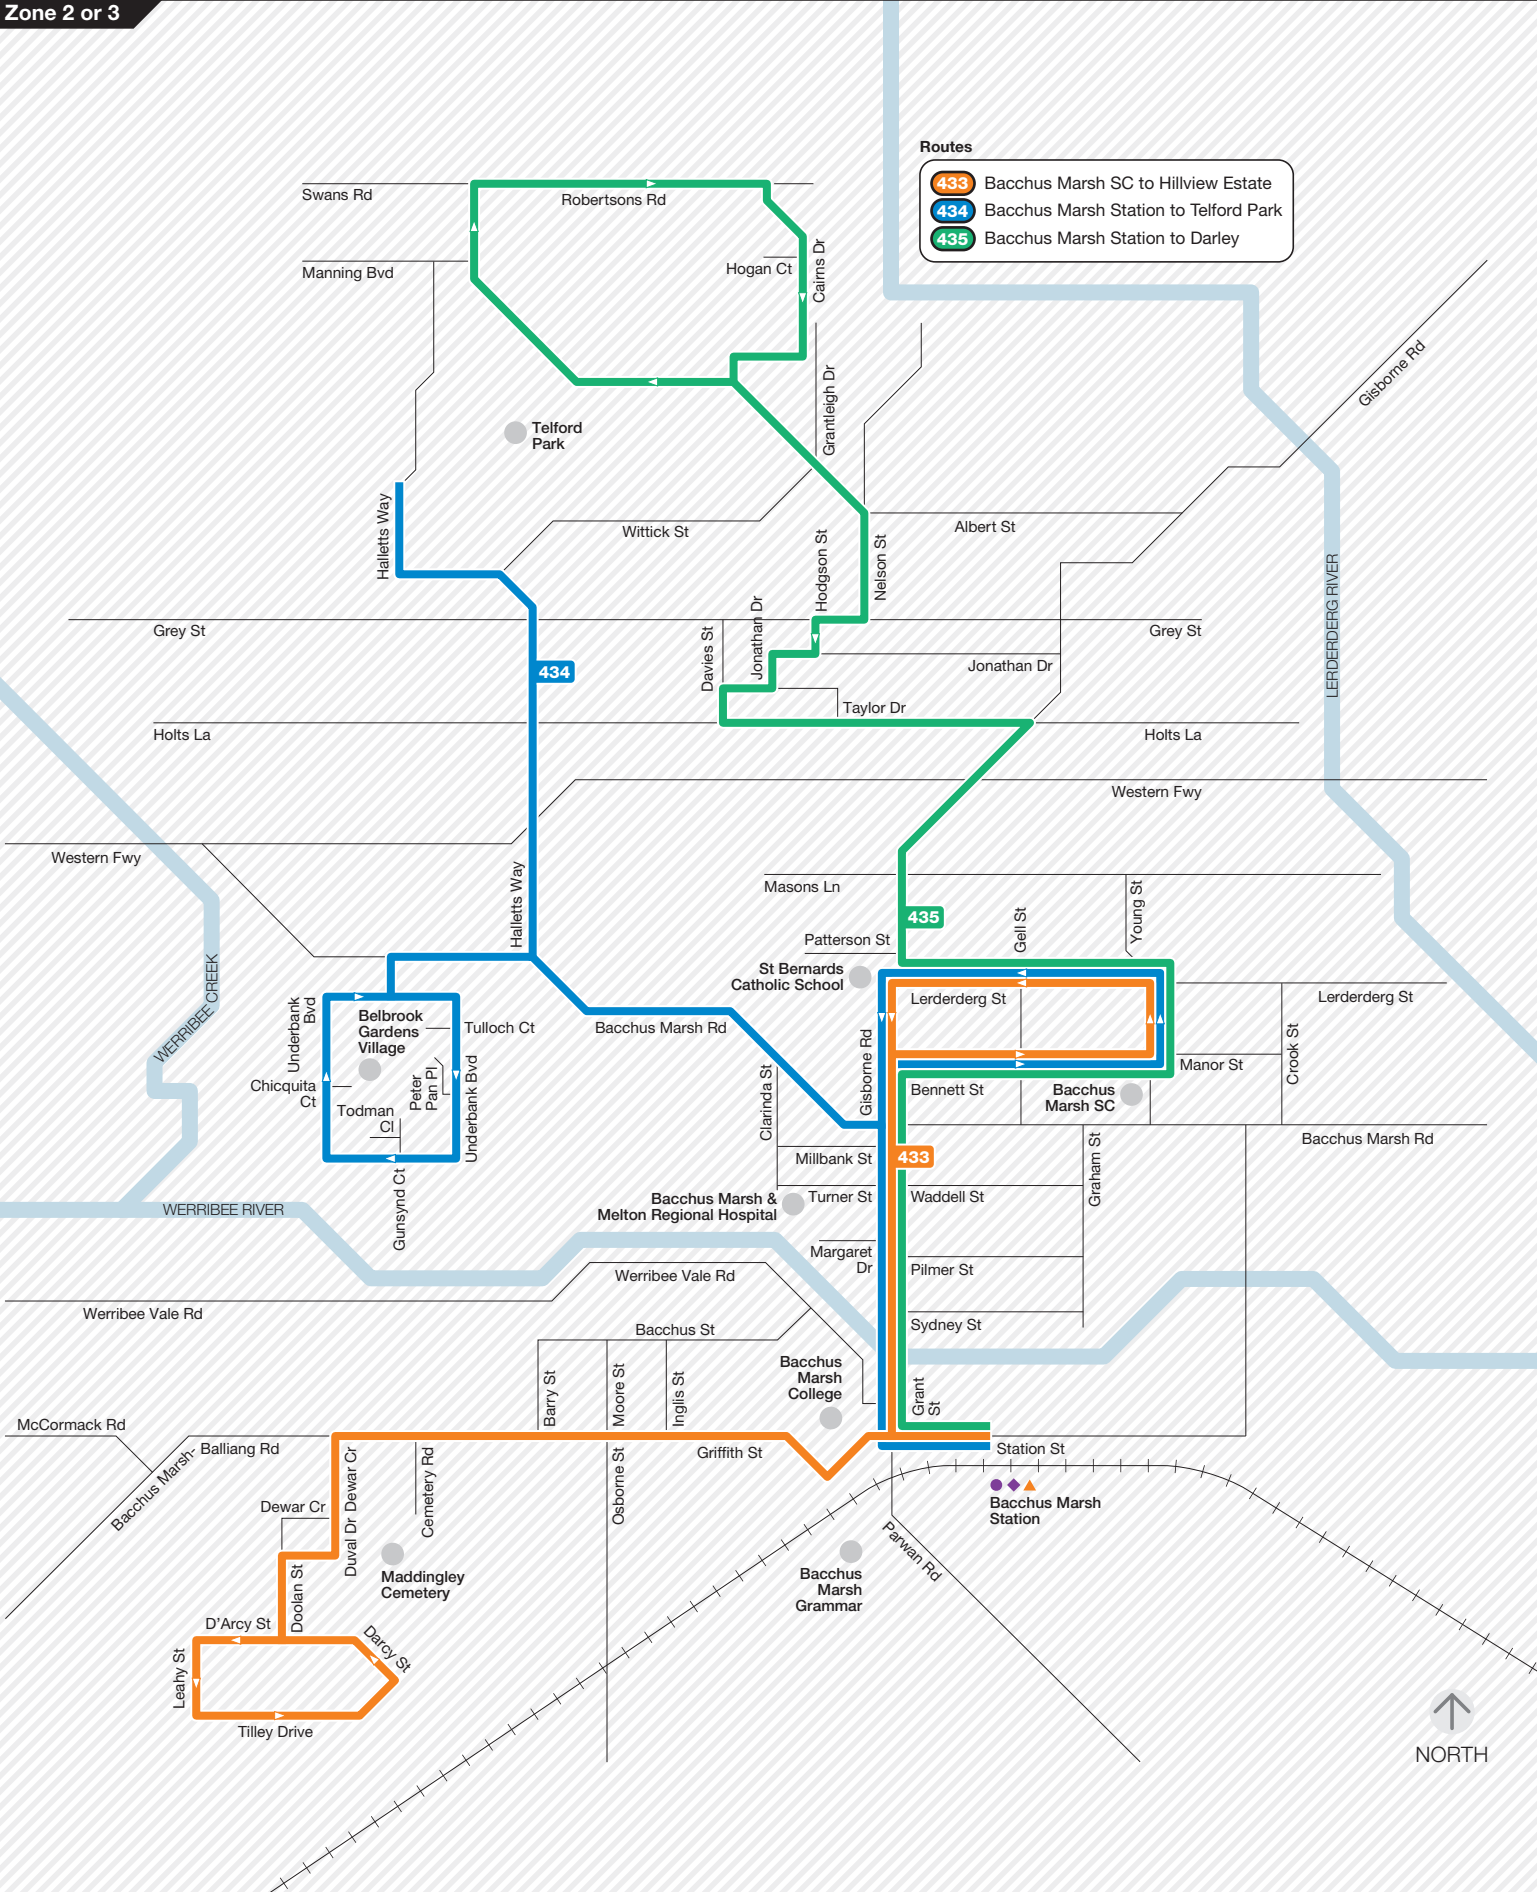

# Bacchus Marsh bus network

Zone 2 or 3

Information

Ticketing zone

Single zone

Zone overlap

V/Line train station

V/Line coach stop

Connecting bus

Train line

For more information visit [ptv.vic.gov.au](http://ptv.vic.gov.au) or call 1800 800 007

MAP NOT TO SCALE  
Effective July 2014

© Public Transport Victoria 2016