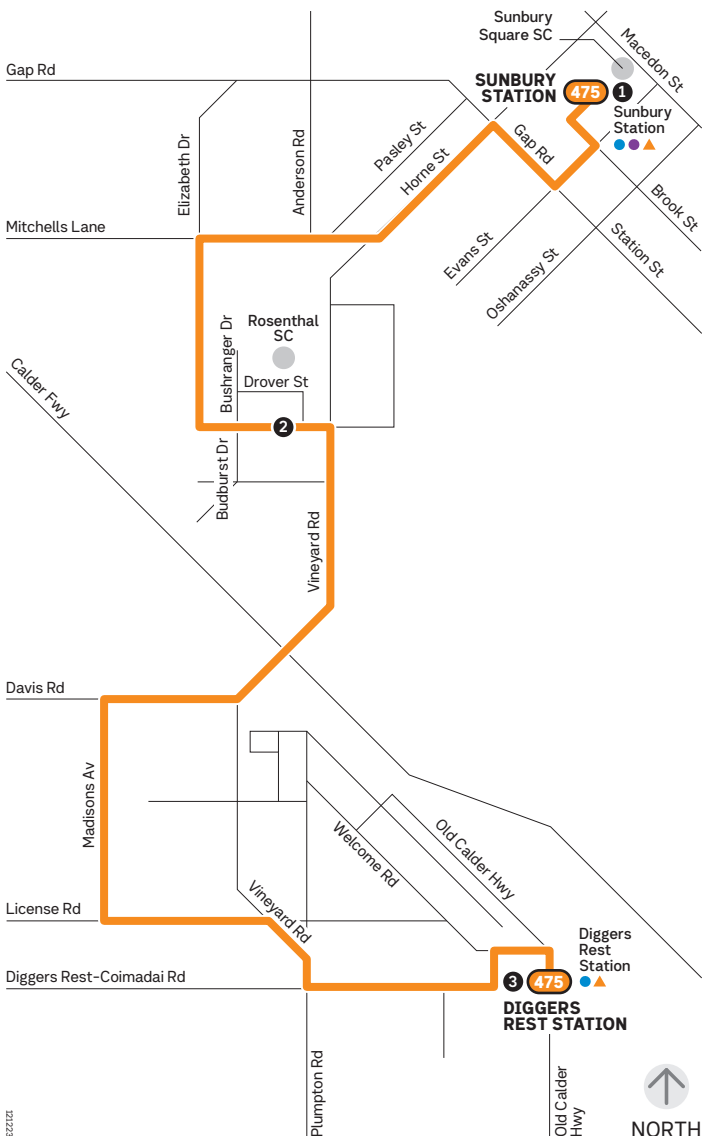

# Sunbury Station – Diggers Rest Station

Route 475

Zone 2

121223

**Ticketing zone**

**Single zone**

- Connecting train
- Connecting V/Line train
- Connecting bus
- Major stop

For more information visit [ptv.vic.gov.au](http://ptv.vic.gov.au) or call 1800 800 007

MAP NOT TO SCALE  
© Public Transport Victoria 2023